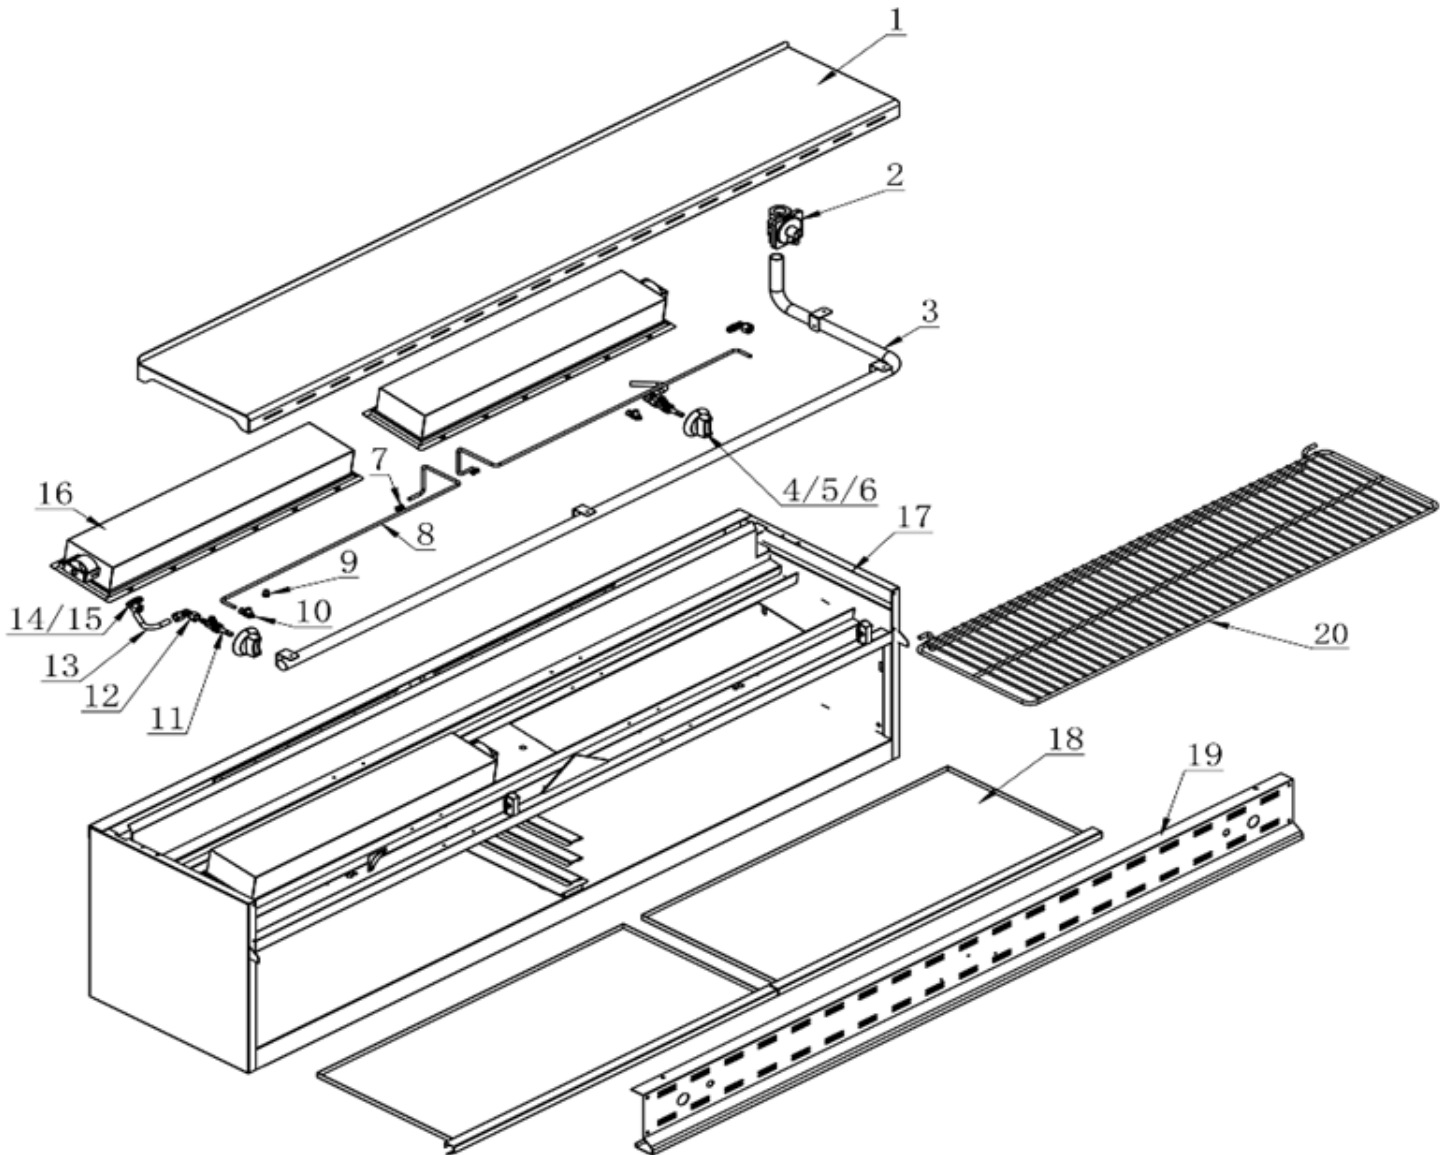

Parts Breakdown

Model FW-CN-0048 44413

Parts Breakdown

Model FW-CN-0048 44413

Item No.	Description	Position	Item No.	Description	Position	Item No.	Description	Position
AC340	Top Cover for 44413	1	AC317	Tapping Screw for 44413	9	AC323	Nozzle for 44413	15
AC313	Pressure Regulator for 44413	2	AC318	Pilot Valve for 44413	10	AC324	20,000 BTU Burner for 44413	16
AC341	Gas Venturi Pipe for 44413	3	AC319	Control Valve for 44413	11	AC346	Housing for 44413	17
AC315	Knob Assembly for 44413	4 - 6	AC343	Adaptor for 44413	12	AC347	Oil Collector for 44413	18
66208	Pilot for 44413	7	AC344	Flexi Pipe for 44413	13	AC348	Front Panel for 44413	19
AC342	Pilot Pipe for 44413	8	AC345	Nozzle Connector for 44413	14	AC349	Wiring Grid for 44413	20